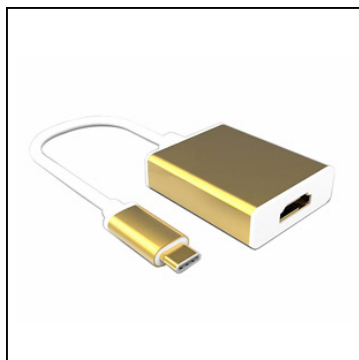

Product Specifications

- Transform a computers Type C male port into four individual USB 3.0 female ports for connecting phones, keyboards and other peripherals.
- Fast USB data transfer speed of up to 5 Gbps.
- Reversible design: easily insert the connector into any Type C enabled device; supports USB 3.1 and is also backwards compatible with USB 2.0.
- Compatible with Windows 10/8.1/8, Mac OS and Chrome; easy installation: no drivers or power adapters required.
- To ensure stable connections, plugged in devices should not exceed a combined current of 900mA, insufficient current may lead to slow charging or other failure.

AGI-1268

AGI-1260

AGI- 1235

AGI-1370

2860 NW 72 Ave. Miami, Florida 33122 USA

Tel: (305) 715-7191

Tel: (305) 715-7191

email: sales@agiler.us