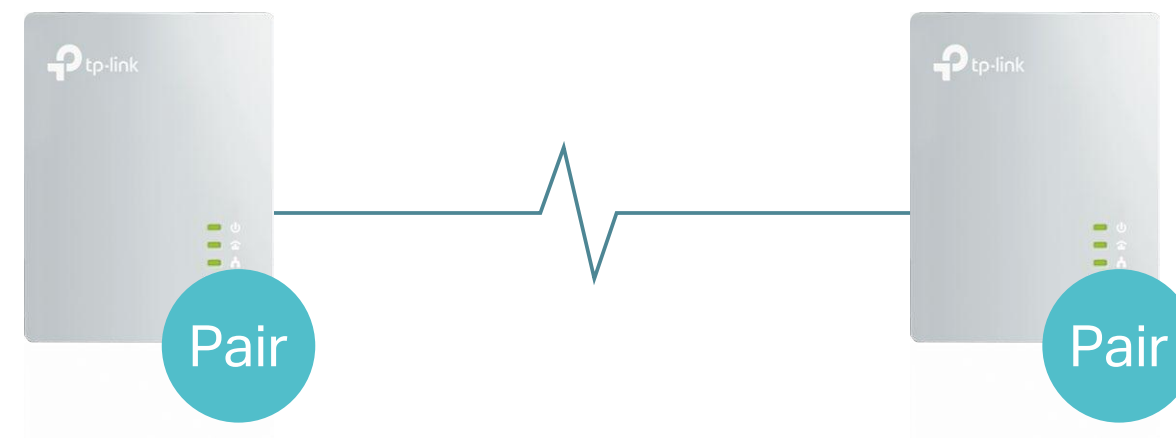

AV600 Powerline Starter Kit

Smooth HD Streaming
in Every Room

TL-PA4010 KIT

 HomePlug
AV 600Mbps

 One-Button
Security

 Plug, Pair
and Play

Highlights

HomePlug AV Standard Compliant

The HomePlug AV standard creates high-speed data transfer rates of up to 600Mbps to support all your online activities.

One-Button Security

Simply push the Pair button on the adapters, and quickly set up a hassle-free powerline network.

Features

Speed

- Ultra-fast Powerline Speed – HomePlug AV standard compliant, high-speed data transfer rate of up to 600Mbps, ideal for Ultra HD streaming and online gaming
- Ethernet Port – The Ethernet port allows your TV, game console or PC to connect to the internet at high speed

Range

- 300 meters Range – Up to 300 meters / 1000 feet range over the existing household power circuit.

Security

- Pair Button – 128-bit AES encryption easily at a push of the "Pair" button

Design

- Compact Design – Small and elegant, fits your room