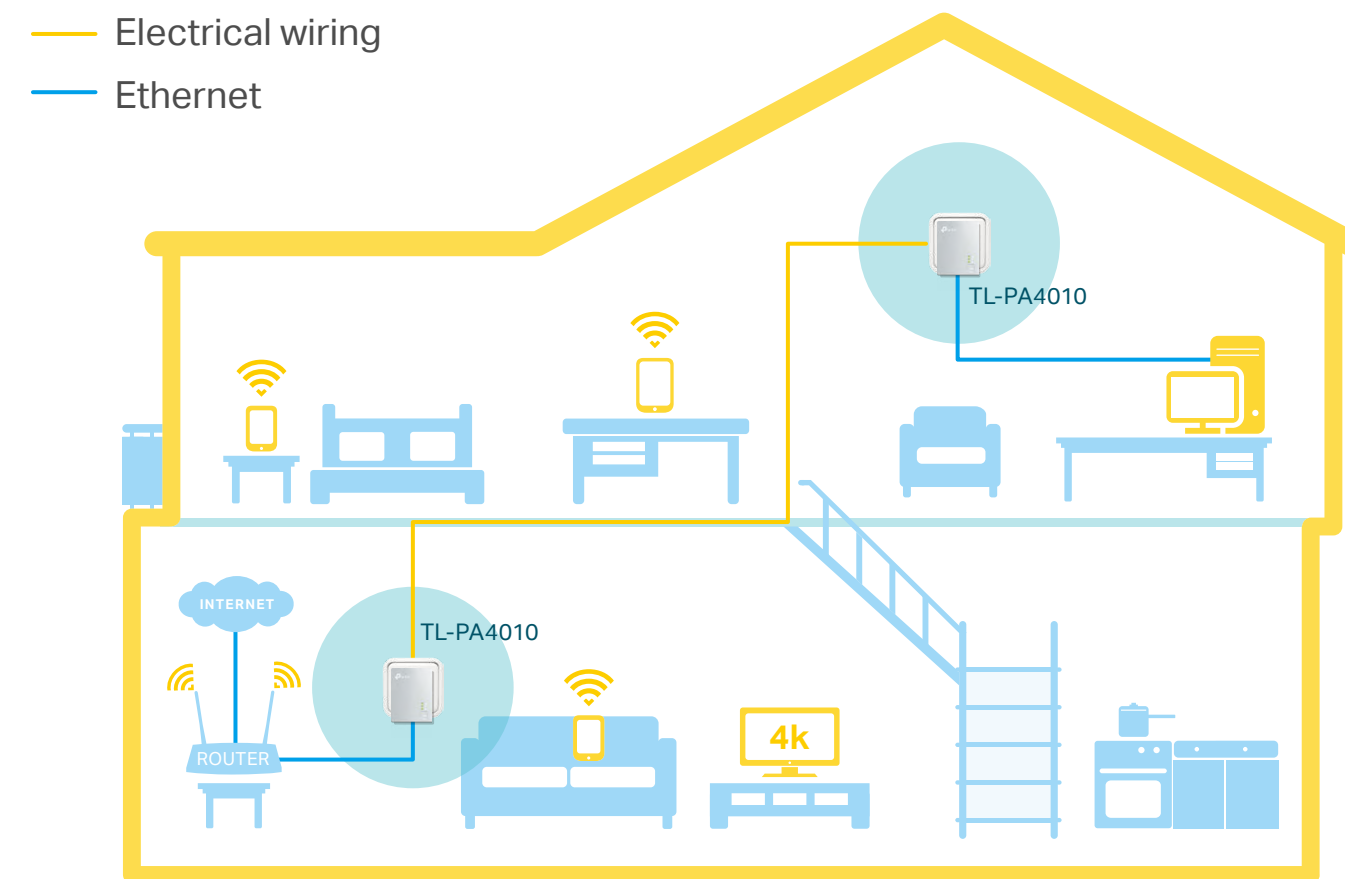

The HomePlug AV standard creates high-speed data transfer rates of up to 600Mbps to support all your online activities.

One-Button Security

Simply push the Pair button on the adapters, and quickly set up a hassle-free powerline network.

Highlights

Plug, Pair and Play!

Powerline adapters and extenders must be deployed in a set of two or more.

Internet from Any Outlet

The AV600 Powerline Starter Kit brings internet to any area with a power outlet using your home's electrical wiring.

Features

Speed

- Ultra-fast Powerline Speed – HomePlug AV standard compliant, high-speed data transfer rate of up to 600Mbps, ideal for Ultra HD streaming and online gaming
- Ethernet Port – The Ethernet port allows your TV, game console or PC to connect to the internet at high speed

Range

- 300 meters Range – Up to 300 meters / 1000 feet range over the existing household power circuit.

Security

- Pair Button – 128-bit AES encryption easily at a push of the "Pair" button

Design

- Compact Design – Small and elegant, fits your room