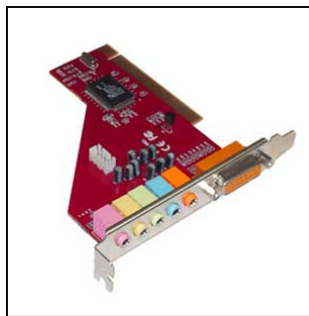

Product Specifications

The PCI Express Card turns a PCI Express slot into two RS232 (DB9) serial ports and one Parallel port. The adapter card features a native PCI Express single chip design that allows you to take advantage of full PCI Express capability, providing improved speed and reliability while reducing the load applied to the CPU by as much as 48% over conventional serial cards which use a bridge chip design.

Compatible with a broad range of operating systems including Windows 2000/XP/2003/Vista/Windows 7/8/Server 2008 R2 (32 and 64 bit), Linux Kernel 2.6.11 and up, and Mac OS 10.4. This 2 Port Serial 1 Port Parallel PCI Express Card also features an optional low profile bracket that allows the card to be installed in virtually any computer case, regardless of the case form factor.

AGI-5325

AGI-5104

AGI-5106

AGI-5320

2860 NW 72 Ave. Miami, Florida 33122 USA

Tel: (305) 715-7191

Tel: (305) 715-7191

email: sales@agiler.us