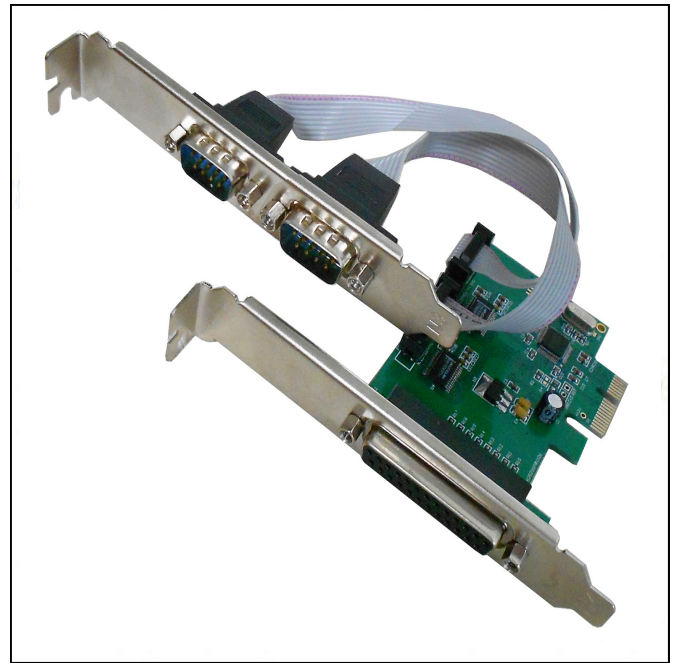

Product Specifications

The PCI Express Card turns a PCI Express slot into two RS232 (DB9) serial ports and one Parallel port. The adapter card features a native PCI Express single chip design that allows you to take advantage of full PCI Express capability, providing improved speed and reliability while reducing the load applied to the CPU by as much as 48% over conventional serial cards which use a bridge chip design.

Compatible with a broad range of operating systems including Windows 2000/XP/2003/Vista/Windows 7/8/Server 2008 R2 (32 and 64 bit), Linux Kernel 2.6.11 and up, and Mac OS 10.4. This 2 Port Serial 1 Port Parallel PCI Express Card also features an optional low profile bracket that allows the card to be installed in virtually any computer case, regardless of the case form factor.

AGI-5325

AGI-5104

AGI-5106

AGI-5320

2860 NW 72 Ave. Miami, Florida 33122 USA

Tel: (305) 715-7191

Tel: (305) 715-7191

email: sales@agiler.us