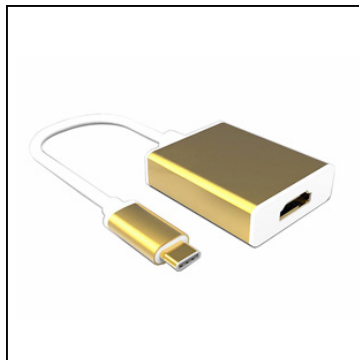

Product Specifications

AGI-1240

- NEWEST STYLE TYPE-C CABLE - Connect a host computer, wall charger, or external battery power bank with USB Type-A port to a tablet or smartphone with a USB Type-C connector for syncing data and charging

REVERSIBLE CONNECTOR DESIGN - Low profile Type-C cable simplifies the connection; Plug and unplug easily without checking for the connector orientation

ENGINEERED TO LAST - Flexible Type C cable with sturdy construction has connectors with molded strain relief for frequent unplugging and durability; Robust Type-C to Type-A connector clicks into place for a snug and secure connection

LEGACY COMPANION - High Speed USB-A to USB-C cable connects computers with legacy USB ports to new release tablets and smartphones with Type C for seamless operation

TYPE C CABLE COMPATIBILITY - Compatible with tablets and smartphones with a USB Type-C connector such as the OnePlus 2, Nokia N1, Lenovo Zuk Z1, Nexus 5X / 6P, Lumia 950 / 950XL, HP Pavilion x2 / Spectre x2 /Pro Tablet 608, and Google Pixel C

AGI-1260

AGI- 1235

AGI-1237

2860 NW 72 Ave. Miami, Florida 33122 USA

Tel: (305) 715-7191

Tel: (305) 715-7191

email: sales@agiler.us