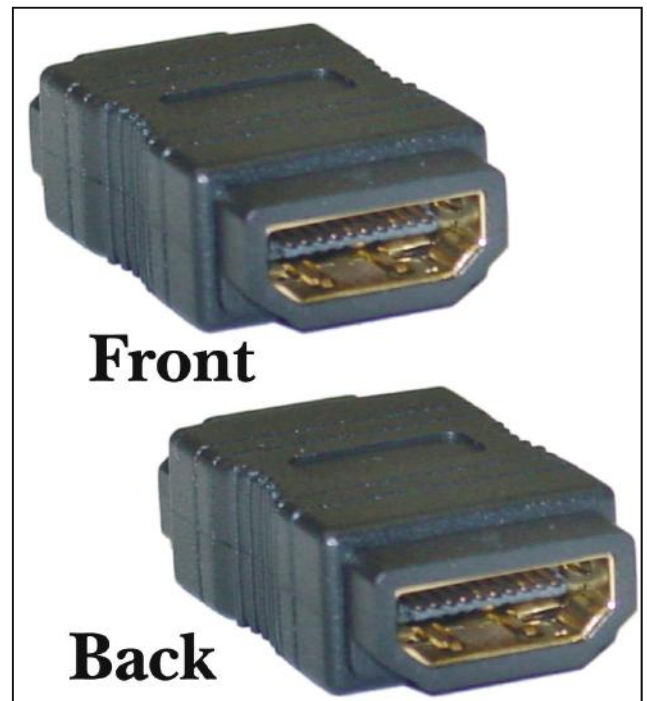

Product Specifications

Our HDMI female-to-female coupler will extend the distance of your existing HDMI cable by allowing two cables to be coupled together. It is compact and designed for minimal signal loss to provide an easy, quality connection between two HDMI cables. PCB design safeguards signal integrity; gold-plated connectors.

When your installation leaves you short, save time and money and avoid the aggravation of running new cables by simply extending your existing HDMI connection.

Connector 1: HDMI Female

Connector 2: HDMI Female

AGI-1148

AGI-1121

AGI-1124

AGI-1122

2860 NW 72 Ave. Miami, Florida 33122 USA

Tel: (305) 715-7191

Tel: (305) 715-7191

email: sales@agiler.us